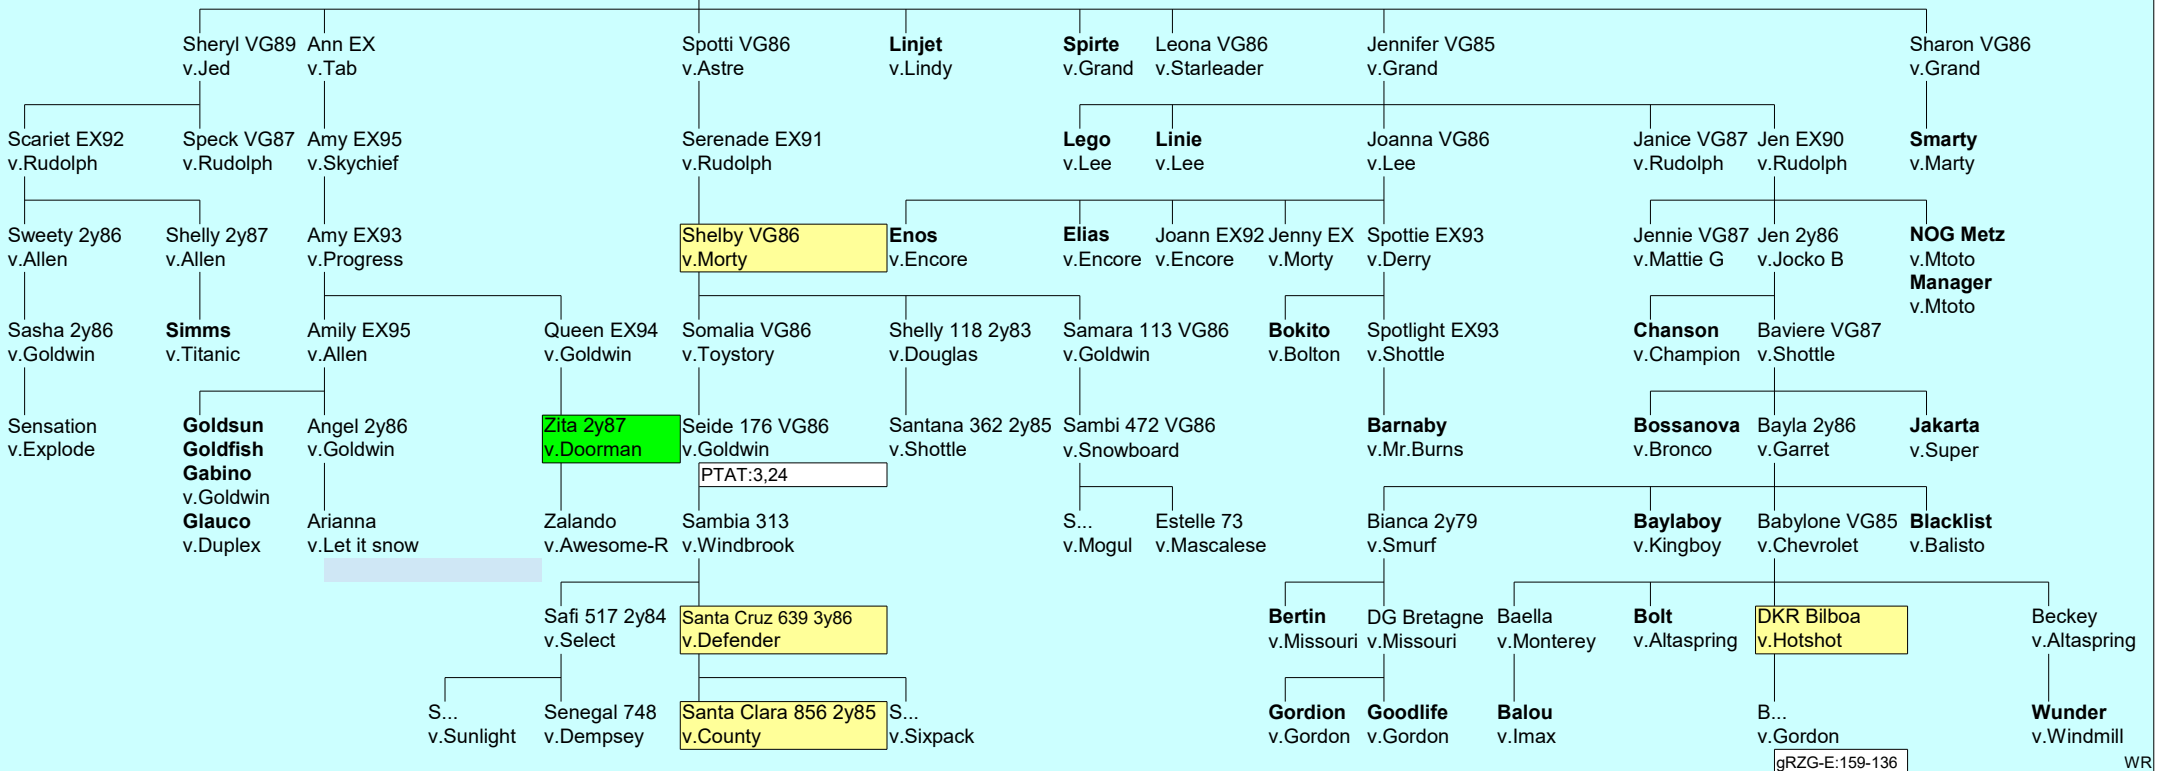

Sunnylodge Prelude
Spottie-Familie

Carol VG86 v.Ahorn
Edith EX v.Senator
Lolie VG85 v.Starman
Judy VG86 v.He-Man
Spottie VG87 v.Prelude

Allen Amily

Doorman Zita

Shottle Spotlight

Defender Santa Cruz

Chevrolet Babylone

gRZG-E:159-136

WR