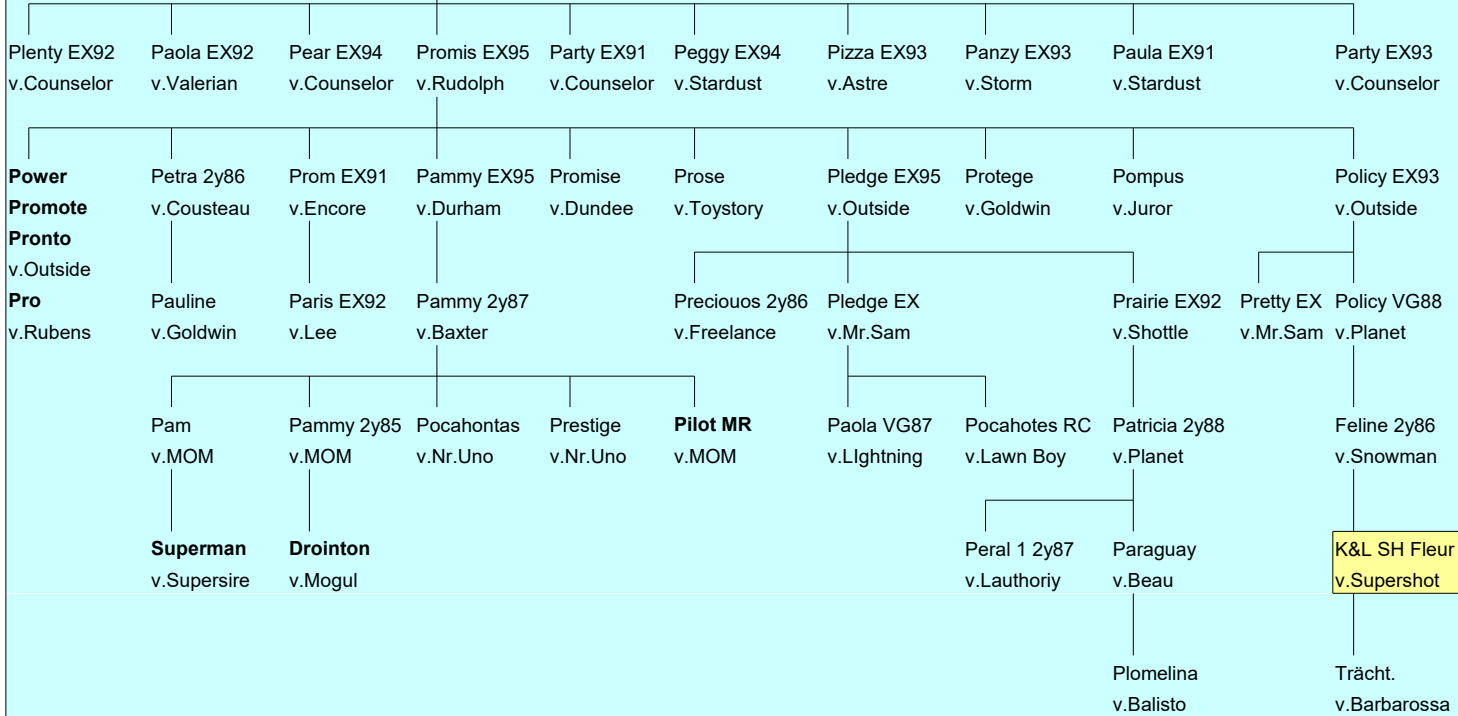

Pala-Familie

Pauline VG88
v.Lester

Pala EX94
v.Ultimate

Ultimate Pala

WR

Durham Pammy

Outside Policy