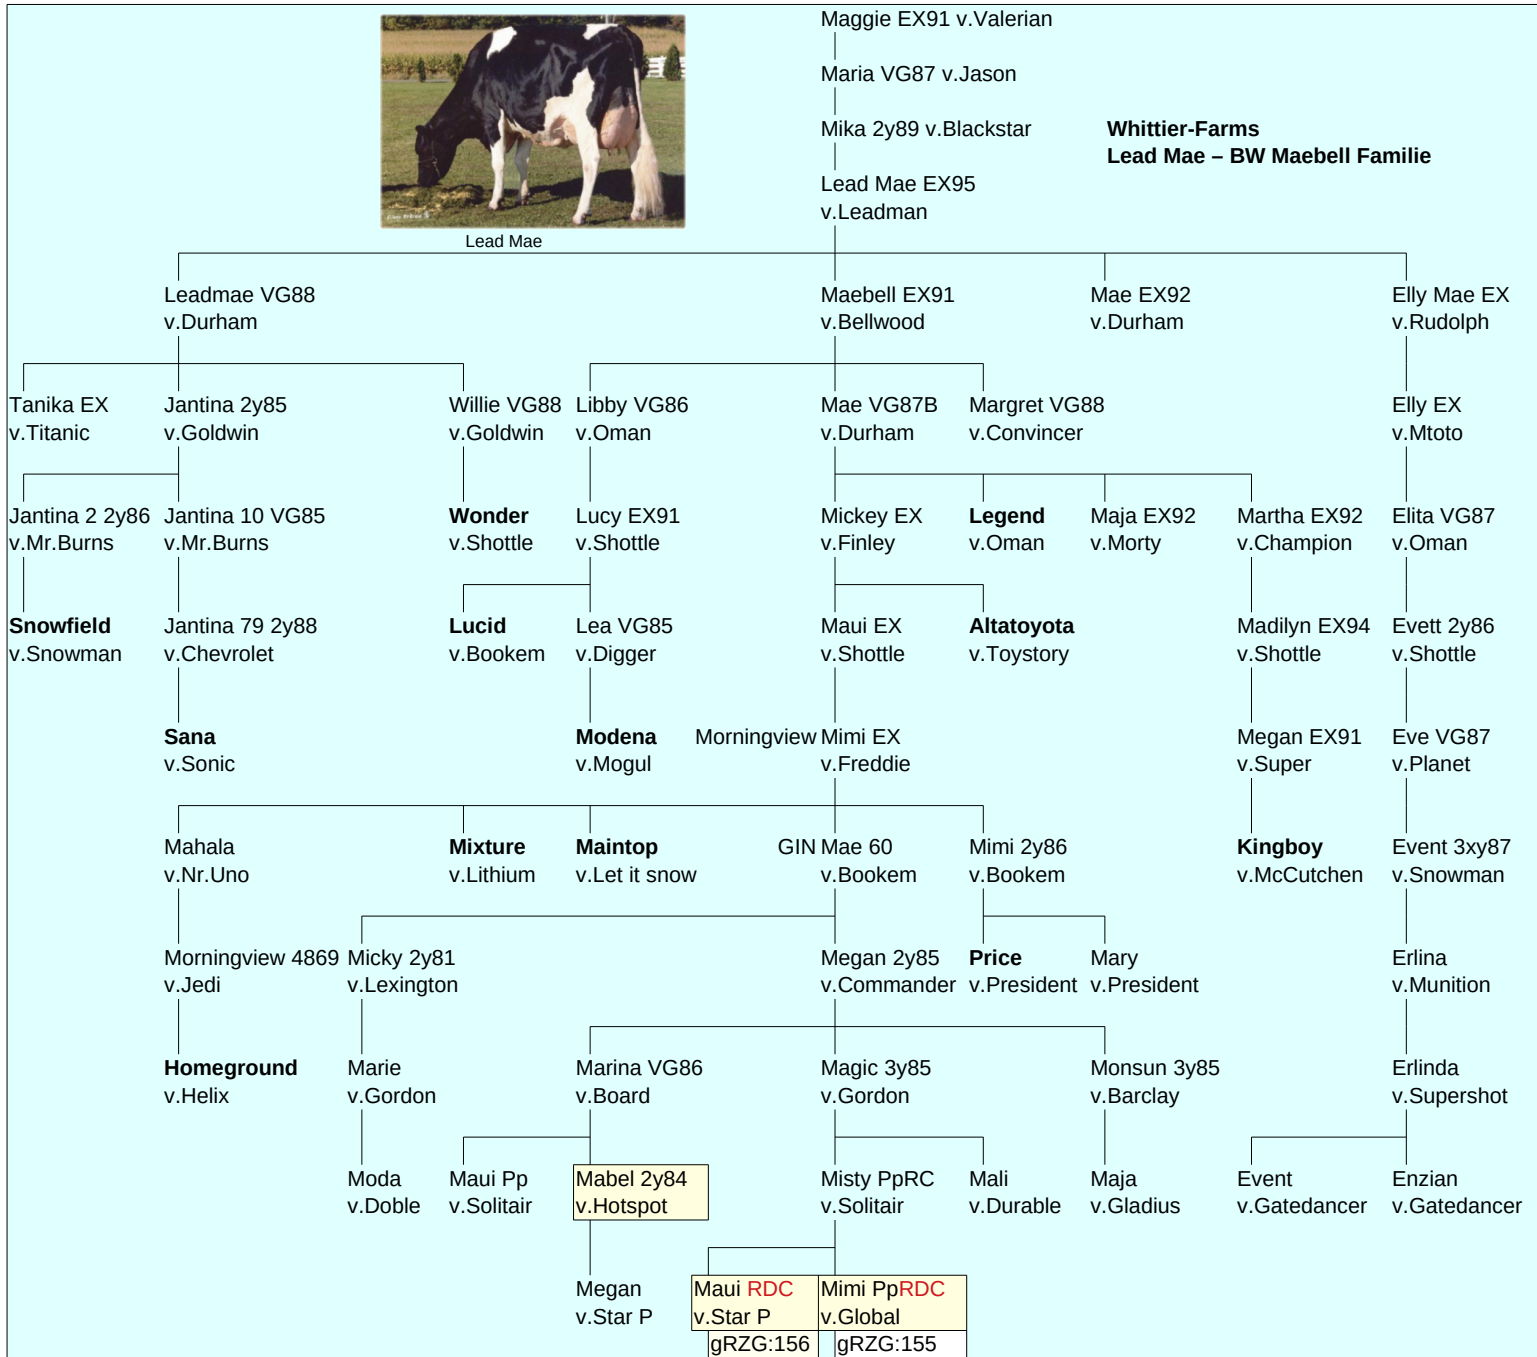

Lead Mae

**Whittier-Farms
Lead Mae – BW Maebell Familie**

WR

Freddie Mimi

Shottle Maui