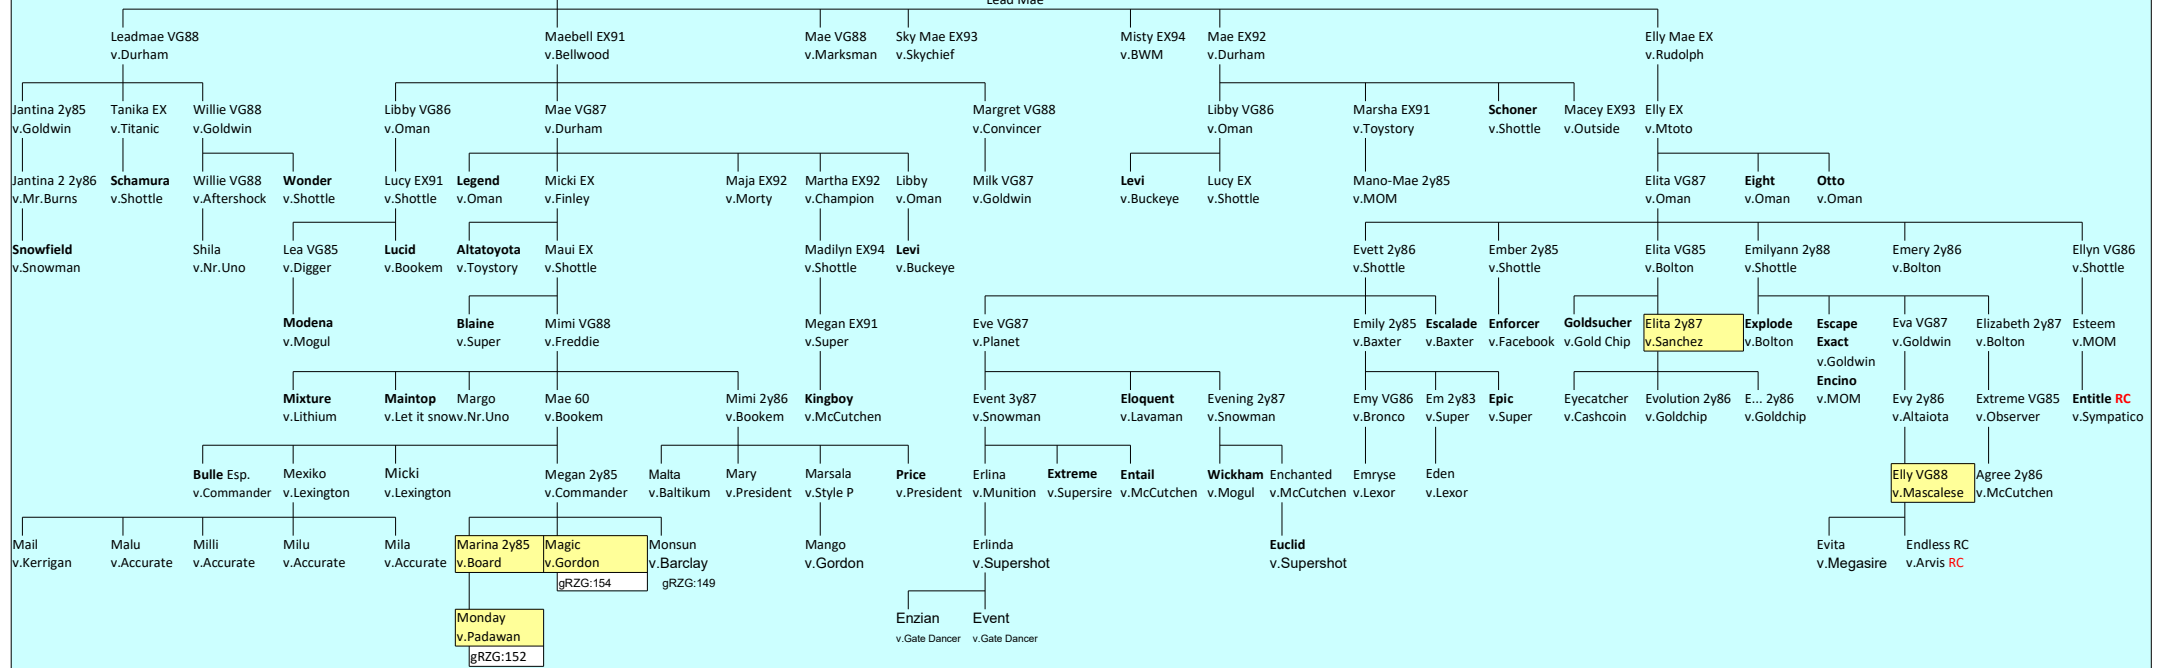

**Lead Mae-Familie**

Nancy EX v.Monitor  
 Sally VG86 v.Bootmaker  
 Sadie VG87 v.Star  
 Maggie EX91 v.Valerian  
 Maria VG87 v.Jason  
 Minika 2y89 v.Blackstar  
 Lead Mae EX95 v.Leadman

Lead Mae

WR

Shottie Maui

Freddie Mimi

Sanchez Elita

Mascalese Elly