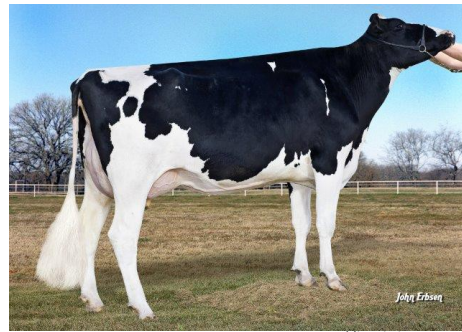

**Lead Mae-Familie**

Nancy EX v.Monitor  
 Sally VG86 v.Bootmaker  
 Sadie VG87 v.Star  
 Maggie EX91 v.Valerian  
 Maria VG87 v.Jason  
 Minika 2y89 v.Blackstar  
 Lead Mae EX95 v.Leadman

Lead Mae

WR

Shottie Maui