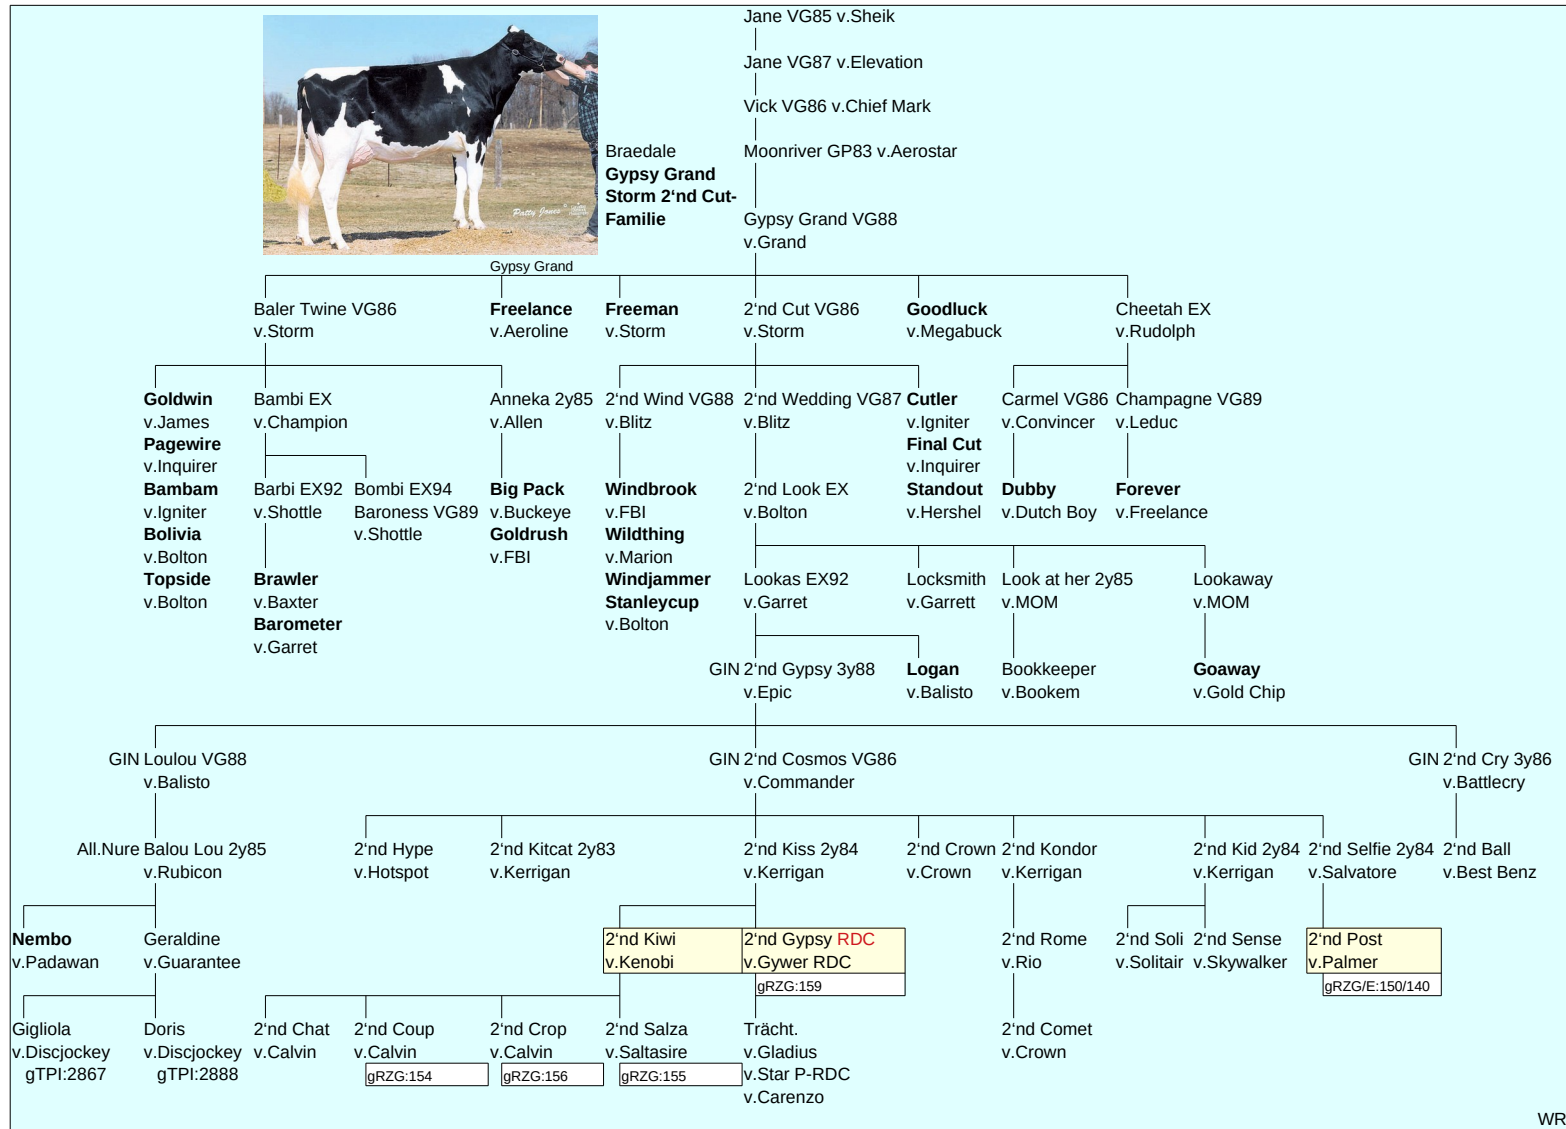

Braedale
**Gypsy Grand
Storm 2'nd Cut-
Familie**

WR

Garret Lookas

Epic 2'nd Gypsy