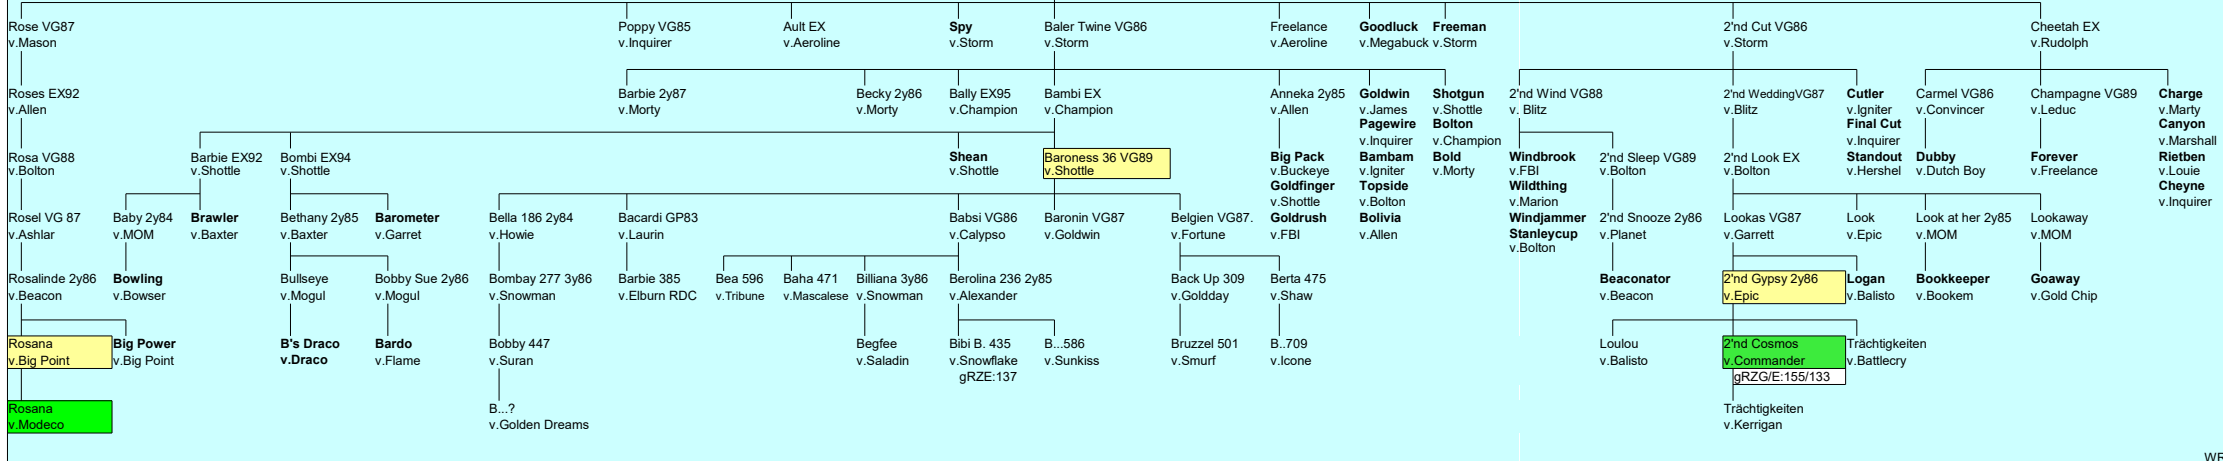

Shottle Baroness

**Gypsy Grand Familie**

Janice VG v.R.President  
 Vickie VG85 v.Fond Matt  
 Jane VG85 v.Sheik  
 Jan VG87 v.Elevation  
 Vick VG86 v.Chief Mark  
 Moonriver GP83 v.Aerostar  
 Gypsy VG88 v.Grand

Gypsy Grand

Bolton 2'nd Look

WR

Shottle Baroness

Garret Lookas

Epic 2'nd Gypsy