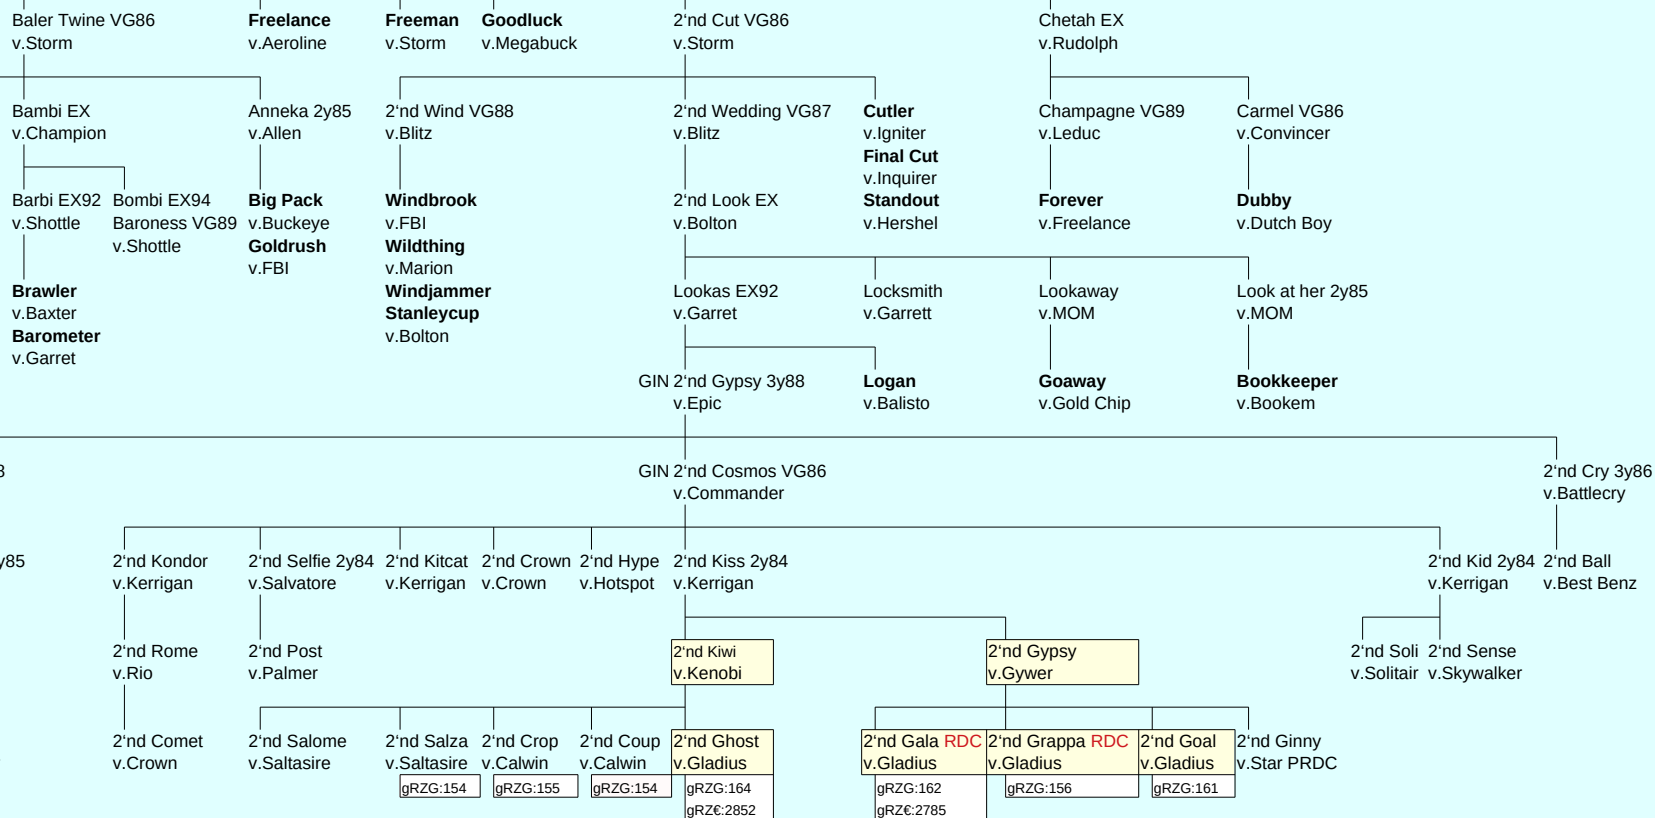

**Braedale
Gypsy Grand-
Storm 2'nd Cut-
Familie**

Jane VG85 v.Sheik
Jane VG87 v.Elevation
Vick VG86 v.Chief Mark
Moonriver GP83 v.Aerostar
Gypsy Grand VG88
v.Grand

Gypsy Grand

WR

Garret Lookas

Epic 2'nd Gypsy