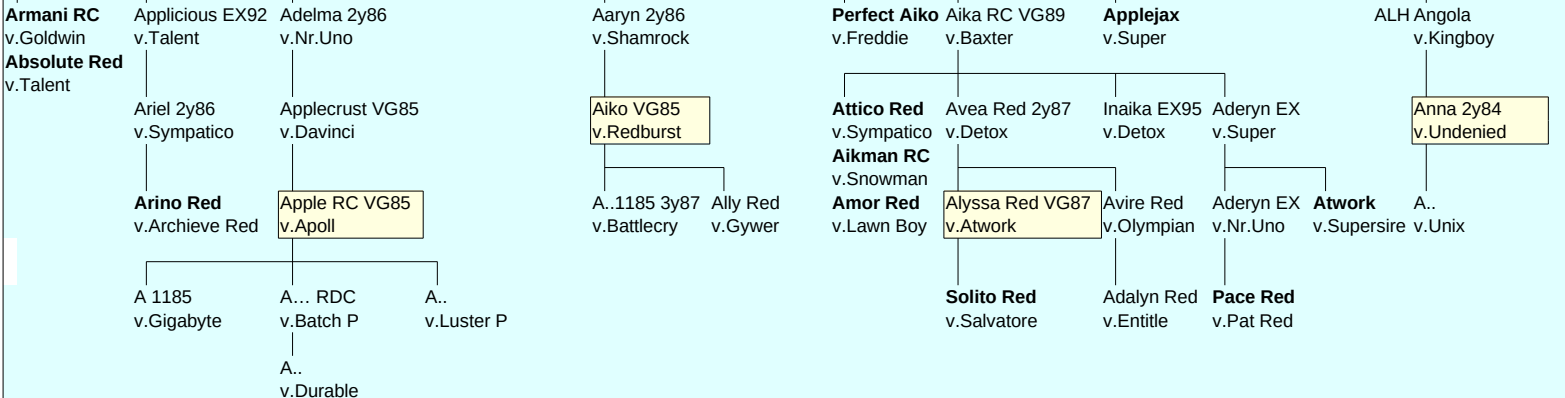

**D-R-A-August
Goldwin Aiko-Familie**

Princess EX v.Lucifer Red

Precious EX v.Brutus

August EX96
v.Marquis King

Shottle Anthem

WR

Durham Altitude

Detox Inaika

Regiment Apple

Atwork Alyssa